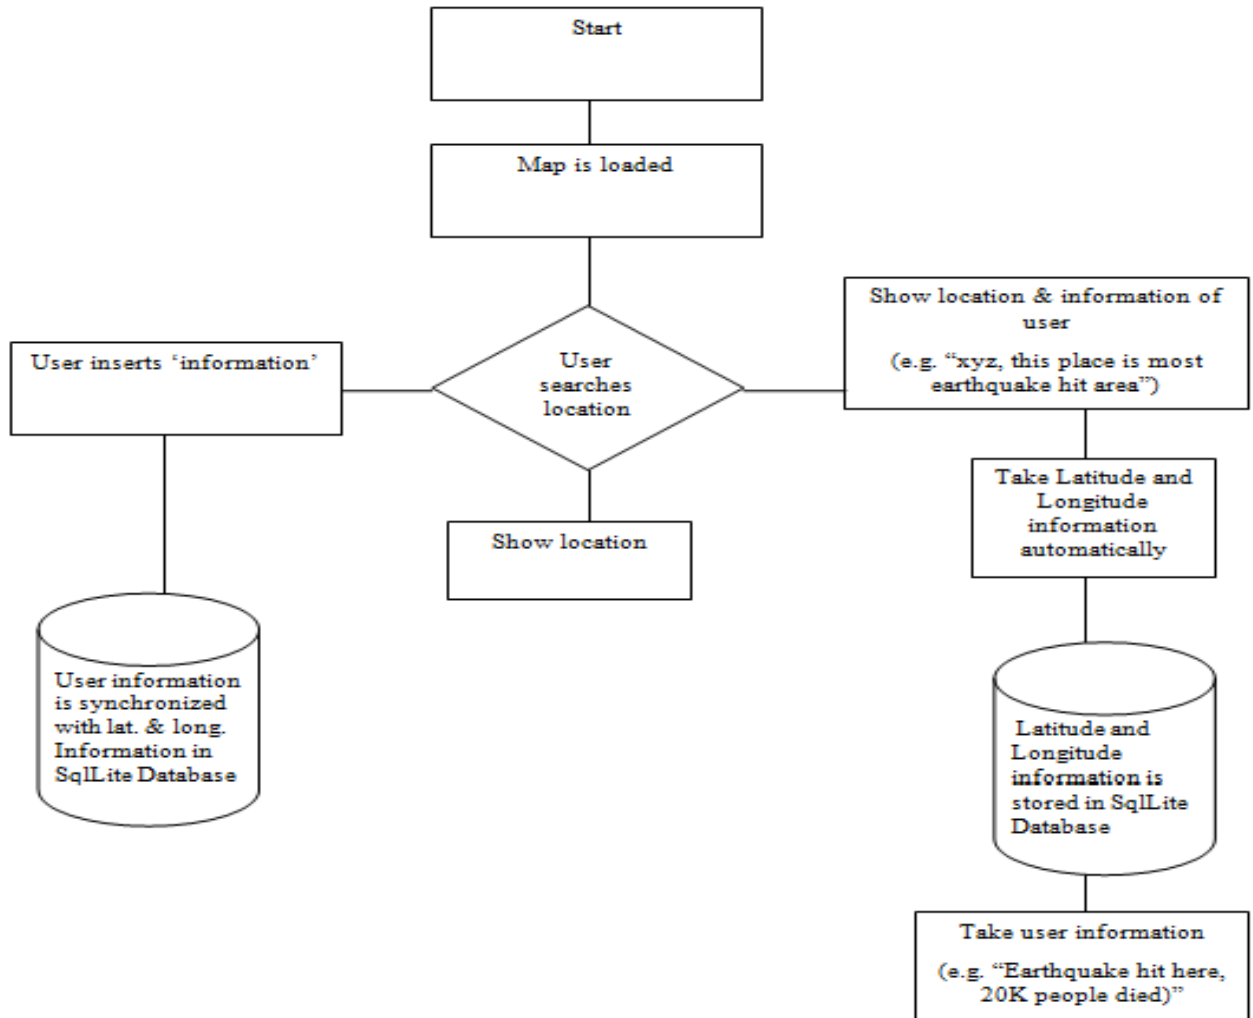

Problem: Shortage of technical solution for natural disaster (e.g. Earthquake)

Idea: To identify the location and information about the "earthquakes" hit areas around the world.

Figure: Loke Solution to assist in identifying location and information of earthquake hit areas around the world.

Android Implementation technology directions

- Eclipse IDE
- Google Map SDK
- Android 2.1
- Activity, Views
- Layouts
- SqlLite
- Window XP Operating System

Applying for:

Android Code camp
(4ECTS Credits)